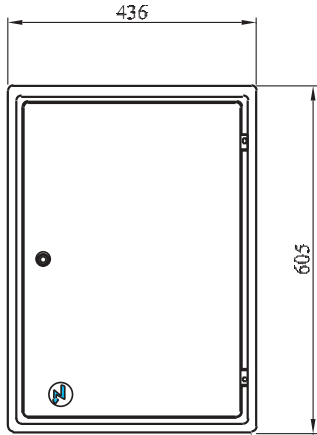

## Recessed Built in the Wall Electricity Meter Box

Product Code MB1 WH

## Typical Recessed Electricity Meter Box Installation