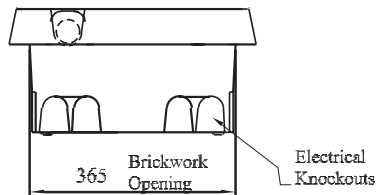

## Recessed Built in the Wall Electricity Meter Box

Product Code MB1 WH