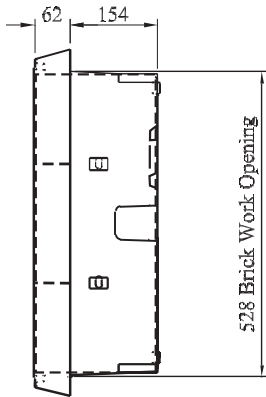

## Recessed Built in the Wall Electricity Meter Box

Product Code MB1 WH

## Typical Recessed Electricity Meter Box Installation